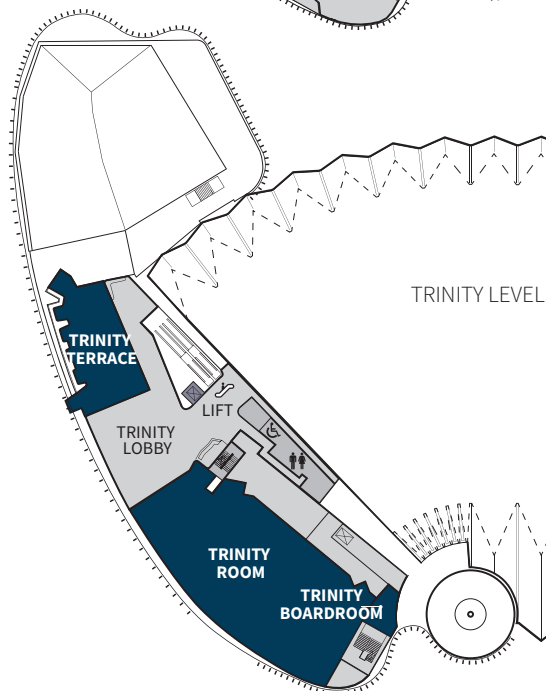

**CAIRNS
CONVENTION
CENTRE**
PASSION IS IN OUR NATURE

Floor plans

GROUND LEVEL

MEZZANINE LEVEL

TRINITY LEVEL

LEGEND

- M/F AMENITY
- ACCESSIBLE AMENITY W/ HOIST
- ACCESSIBLE AMENITY
- PARENTS ROOM
- ESCALATOR