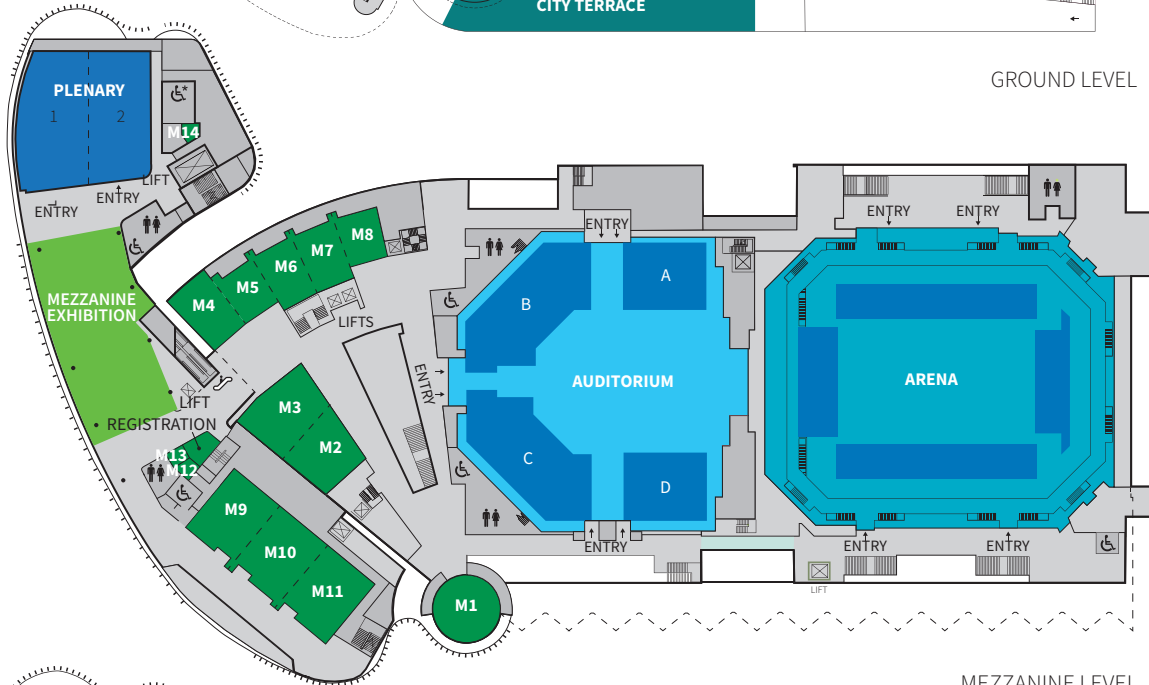

**CAIRNS
CONVENTION
CENTRE**
PASSION IS IN OUR NATURE

Floor plans

GROUND LEVEL

MEZZANINE LEVEL

TRINITY LEVEL

LEGEND

- M/F AMENITY
- ACCESSIBLE AMENITY W/ HOIST
- ACCESSIBLE AMENITY
- PARENTS ROOM
- ESCALATOR