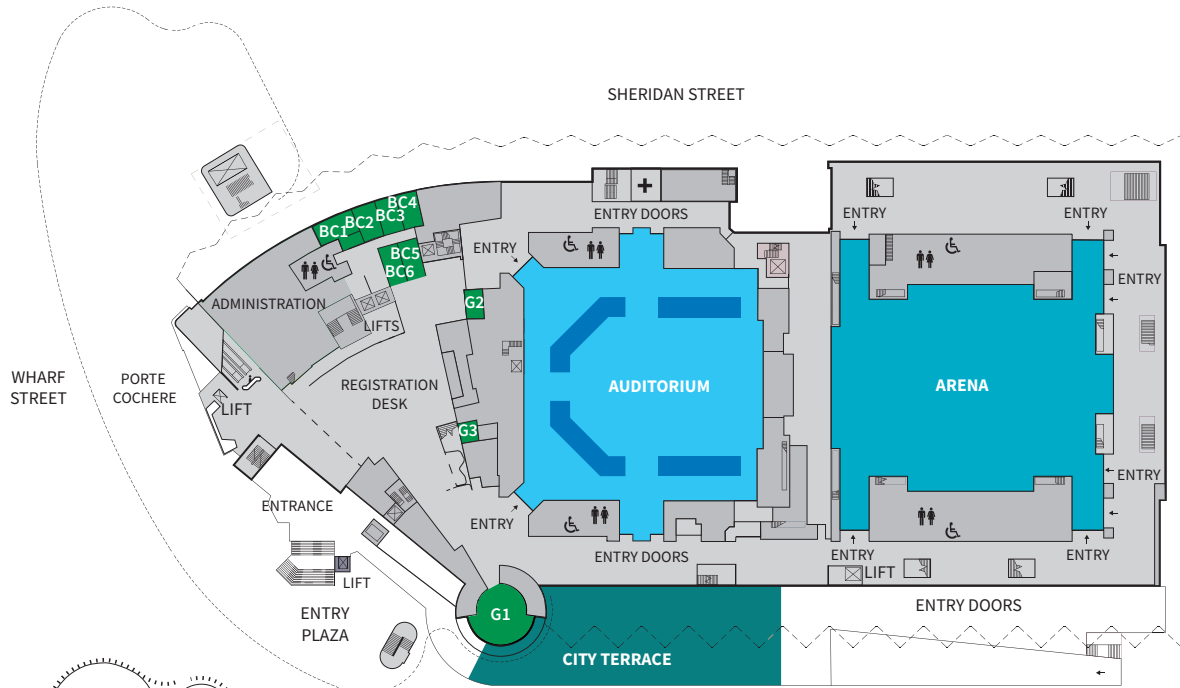

**CAIRNS
CONVENTION
CENTRE**
PASSION IS IN OUR NATURE

Floor plans

GROUND LEVEL

MEZZANINE LEVEL

TRINITY LEVEL

LEGEND

- M/F AMENITY
- ACCESSIBLE AMENITY W/ HOIST
- ACCESSIBLE AMENITY
- PARENTS ROOM
- ESCALATOR